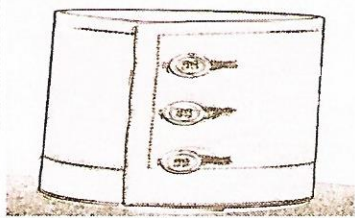

2-button Rounded

2AB

2-button Mitred

2B

2-button Square

W

3-button "Western"

LB

3.75" Sport Cuff

Z

2.75" Adjustable

P

Tab cuff

C

Convertible Cuff